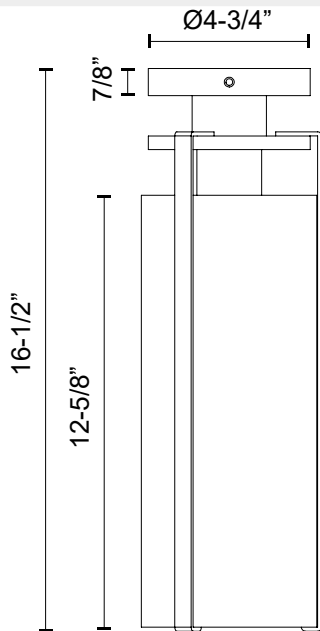

alora mood

P. 1.855.855.8926

CANADA: 19054 28TH Avenue Surrey - BC V3Z 6M3

USA: 3035 E. Lone Mountain Rd - Las Vegas, NV, 89081

BELMONT FM536005

FIXTURE DIMENSIONS	D5-1/2" x H16-1/2"
LAMP TYPE	E26
MAX WATTAGE	60W
BULB QTY	1
BULBS INCLUDED	No
VOLTAGE	120V
GLASS DETAILS	Clear Water Glass
MATERIAL	Aluminum; Glass; Steel;
LOCATION	Dry
CANOPY DIMENSIONS	D4-3/4" x H7/8"
BRAND	Alora Mood

[D - Diameter, L - Length, W - Width, H - Height, E - Extension]

AVAILABLE FINISHES:

FM536005AGWC

Aged Gold/Clear
Water Glass

FM536005MBWC

Clear Water
Glass/Matte Black

*For complete warranty terms, please visit: www.aloralighting.com/warranty